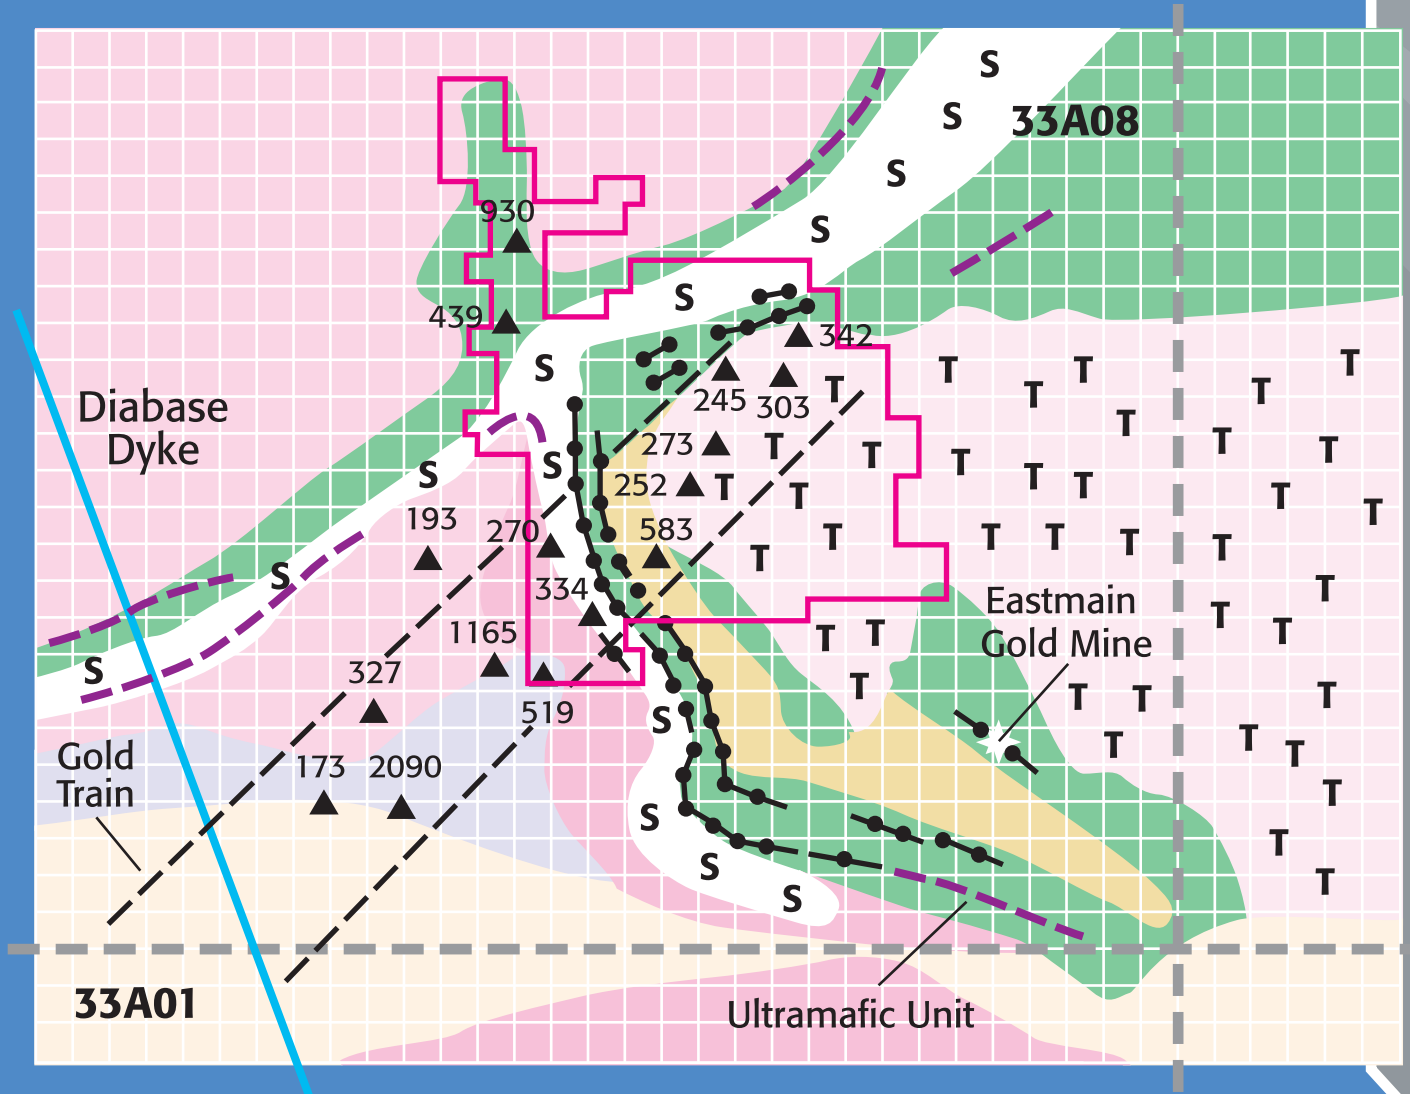

DIOS 33 CARATS-SOUTH PROPERTY

DIOS Areas

- Mafic volcanic
- S Sediments
- Felsic volcanic
- EM anomalies
- ▲ Gold (PPB) in Till
- T Tonalite complex

DIOS
EXPLORATION