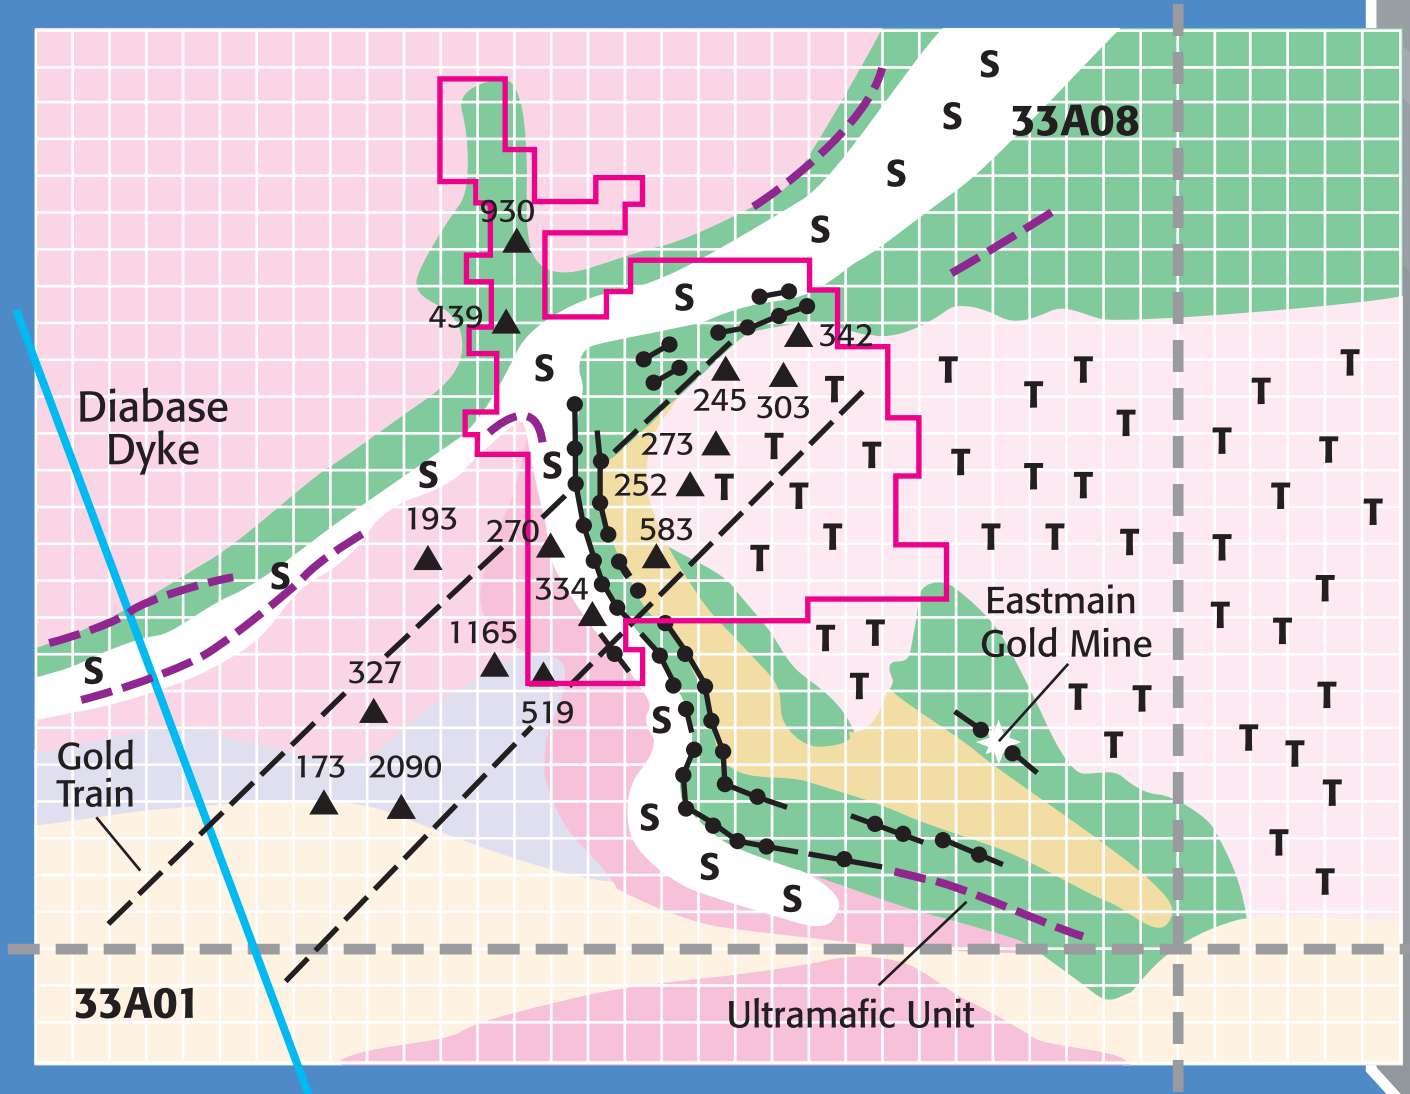

# DIOS 33 CARATS-SOUTH PROPERTY

DIOS Areas

- Mafic volcanic
- Felsic volcanic
- ▲ Gold (PPB) in Till
- S Sediments
- EM anomalies
- T Tonalite complex

**DIOS**  
EXPLORATION